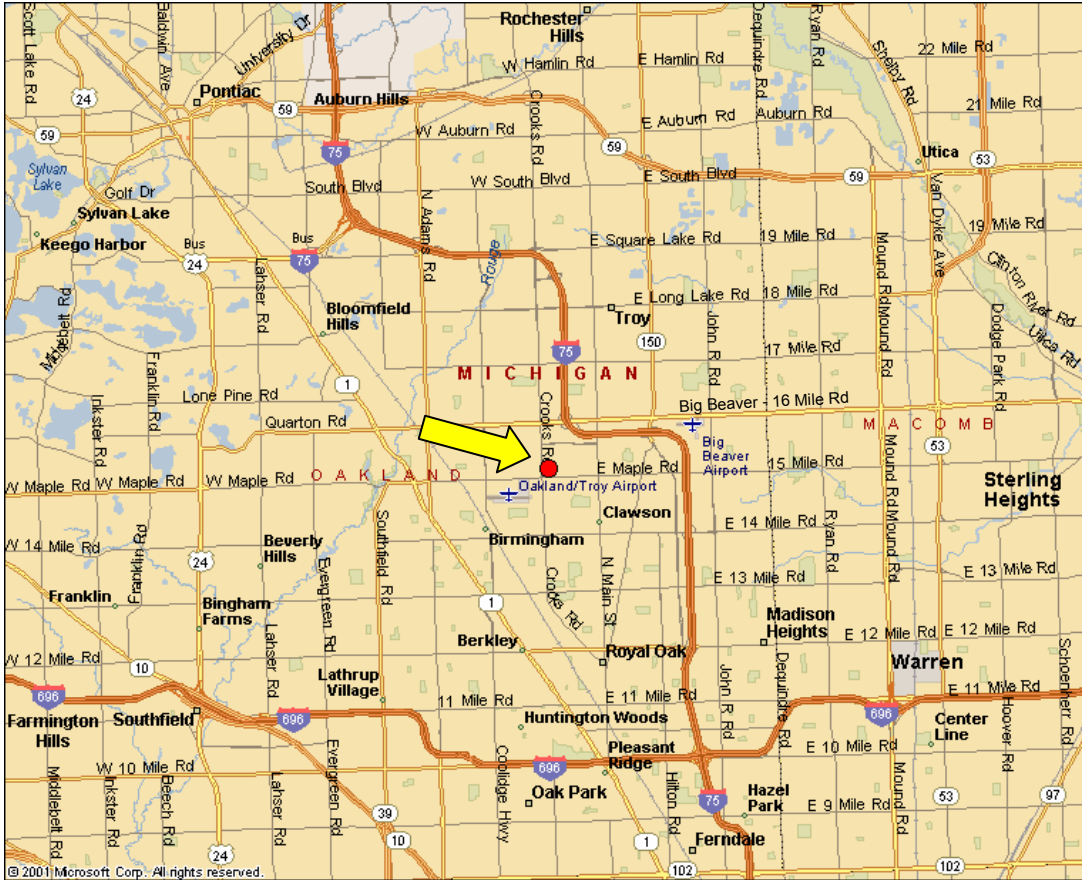

Munro & Associates, Inc and Benchmarking Information Center

Munro & Associates, Inc.
1749 Northwood Drive
Troy MI 48084

Phone: 248-362-5110
Fax: 248-362-5117